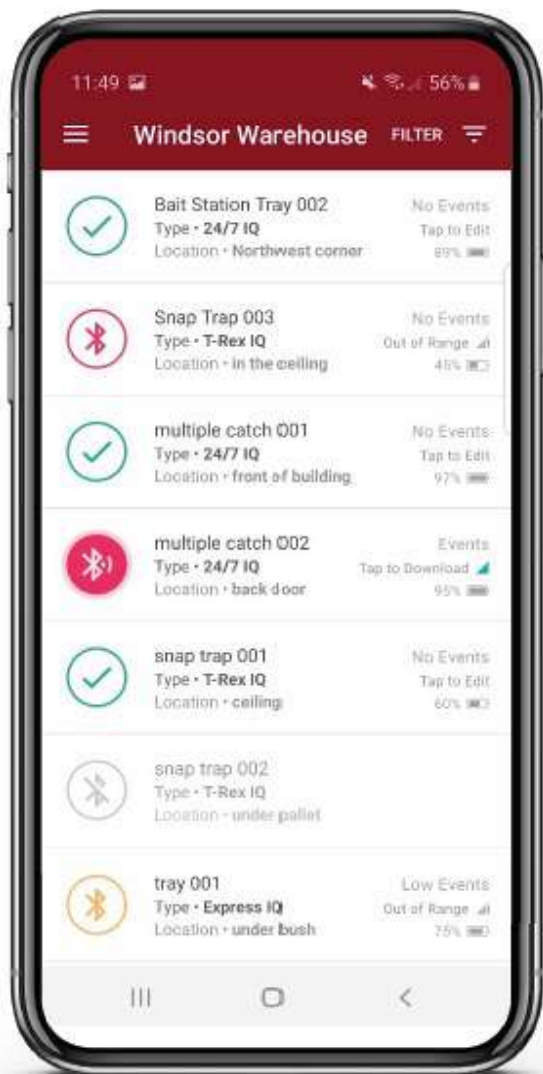

TRAPPER[®] T-Rex[®] iQ

Capteur, antenne
et batterie sont
protégés

Bell
SENSING TECHNOLOGIES

The background features a light gray circuit board pattern with various lines, nodes, and circles, overlaid on a solid red horizontal band. The text is centered within a white rectangular frame on the red band.

L'APPLICATION MOBILE

- Téléchargement disponible sur iOS et Android

Service States

Initial State

Undiscovered

Discovered,
Out of Range

High Events/
Events

Low Events